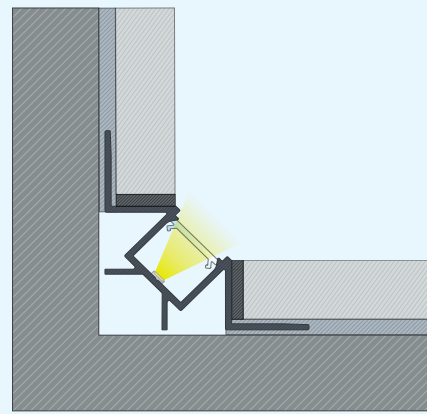

EN
Installation instruction for profile VIGO with a BASIC cover.