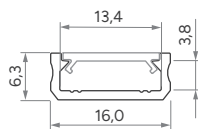

D

Sposoby montażu /
Assembly methods

Obejrzyj wideo /
Watch video

D

Profil LED / Profile LED

Wymiary [mm] / Dimensions (mm): 1000, 2020, 3000

	BIAŁY (lakierowany) white (lacquered)	CZARNY (anodowany) black (anodized)	INOX (anodowany) inox (anodized)	SREBRNY (anodowany) silver (anodized)	SUROWY raw	Golden RAL 1923
Kolory profili Profile colors						
1,0 m	10-0041-10	10-0042-10	10-0043-10	10-0044-10	10-0040-10	10-1696-10
2,02 m	10-0041-20	10-0042-20	10-0043-20	10-0044-20	10-0040-20	10-1696-20
3,0 m	10-0041-30	10-0042-30	10-0043-30	10-0044-30	10-0040-30	10-1696-30
Szerokość taśmy LED (mm) LED strip width (mm)	do 12 up to 12					

Klosze (PVC/PMMA/PC) / Covers

Wymiary [mm] / Dimensions (mm): 1000, 2020, 3000

TRANSPARENTNY transparent	MROŻONY frozen	MLECZNY milky	FROSTED MLECZNY milky frosted	CZARNY PMMA black PMMA	LENS 15 lens 15	LENS 30 lens 30
BASIC						
1 m/PMMA 11-2350-10 1 m/PC 11-3013-10	1 m/PMMA 11-2302-10 1 m/PC 11-3012-10	1 m/PMMA 11-2251-10 1 m/PC 11-3011-10	1 m/PMMA 11-2406-10	1 m/PMMA 11-2017-10	1 m/PMMA 11-2060-10	1 m/PMMA 11-2080-10
HIGH						
1 m/PMMA 11-2053-10	1 m/PMMA 11-2052-10	1 m/PMMA 11-2051-10	1 m/PMMA 11-2056-10	1 m/PMMA 11-2057-10		